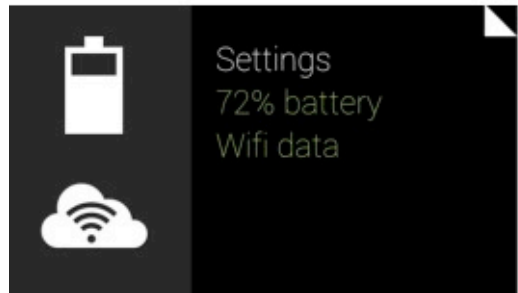

future

now

past