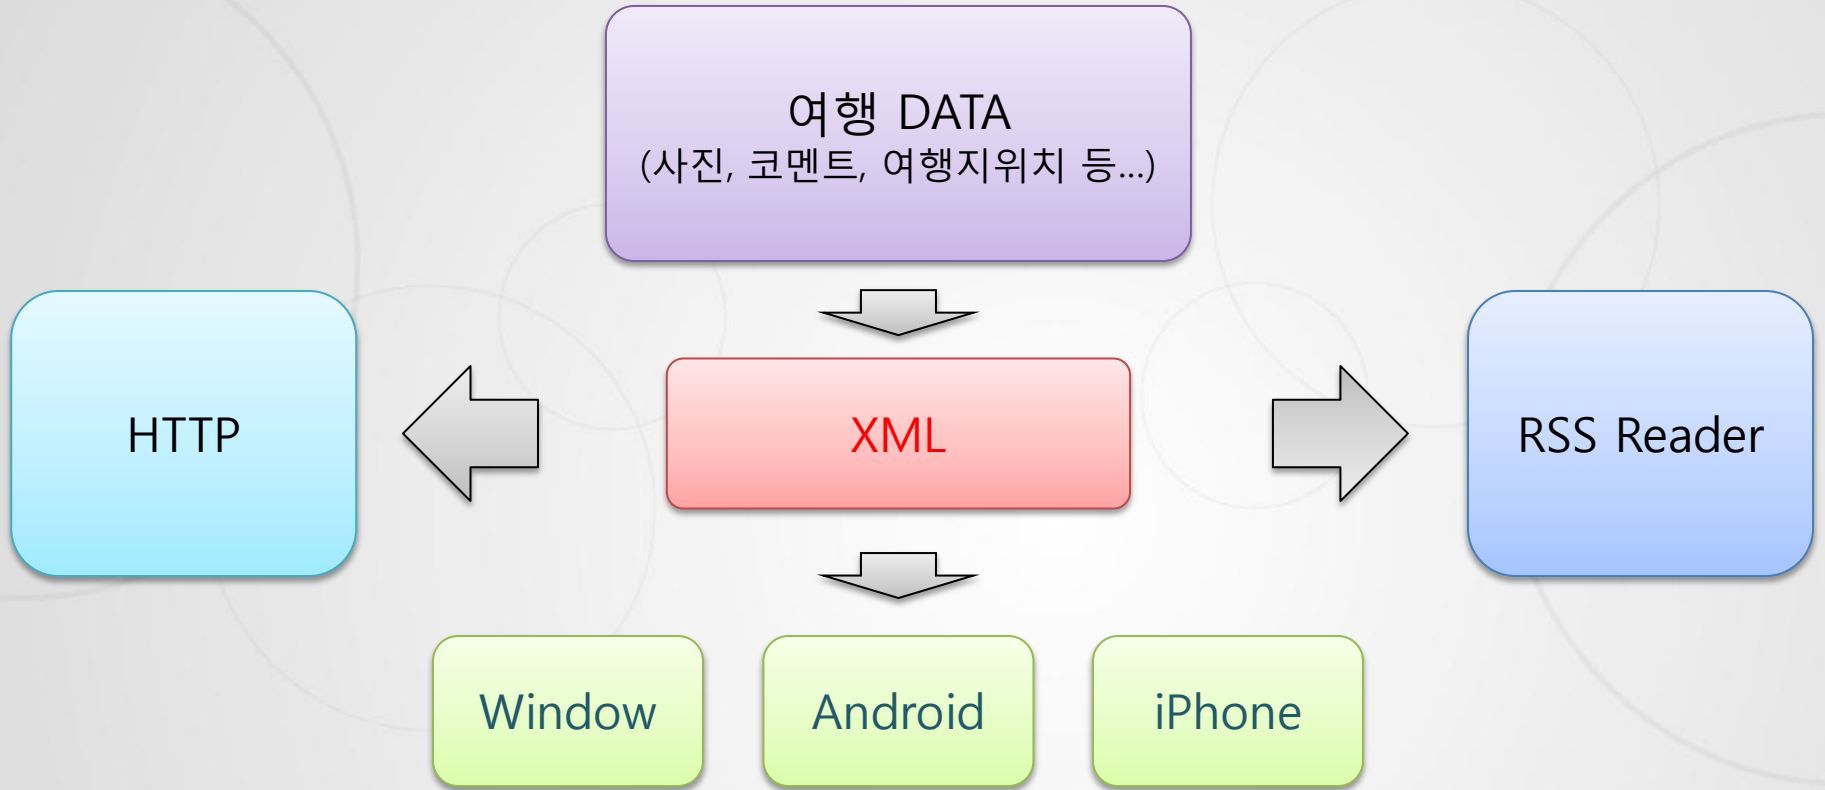

2016.10 월 일요일
 3 4 5 6 7 8 9
 10 11 12 13 14 15 16
 17 18 19 20 21 22 23
 24 25 26 27 28 29 30
 31

12 06

검색

소프트웨어 소개

소프트웨어 개발 (시스템 아키텍처)

소프트웨어 개발 (개발 환경)

1) Android

Android SDK 2.1

Eclipse Galileo

2) Server

Linux (ubuntu 8.04)

Apache2.x

PHP5.xx

3) Database

MySQL

향후 발전 방향

The background features several overlapping circles of varying sizes, rendered in a light gray color. These circles are scattered across the page, with some overlapping each other and others positioned near the edges. The overall aesthetic is clean and modern.