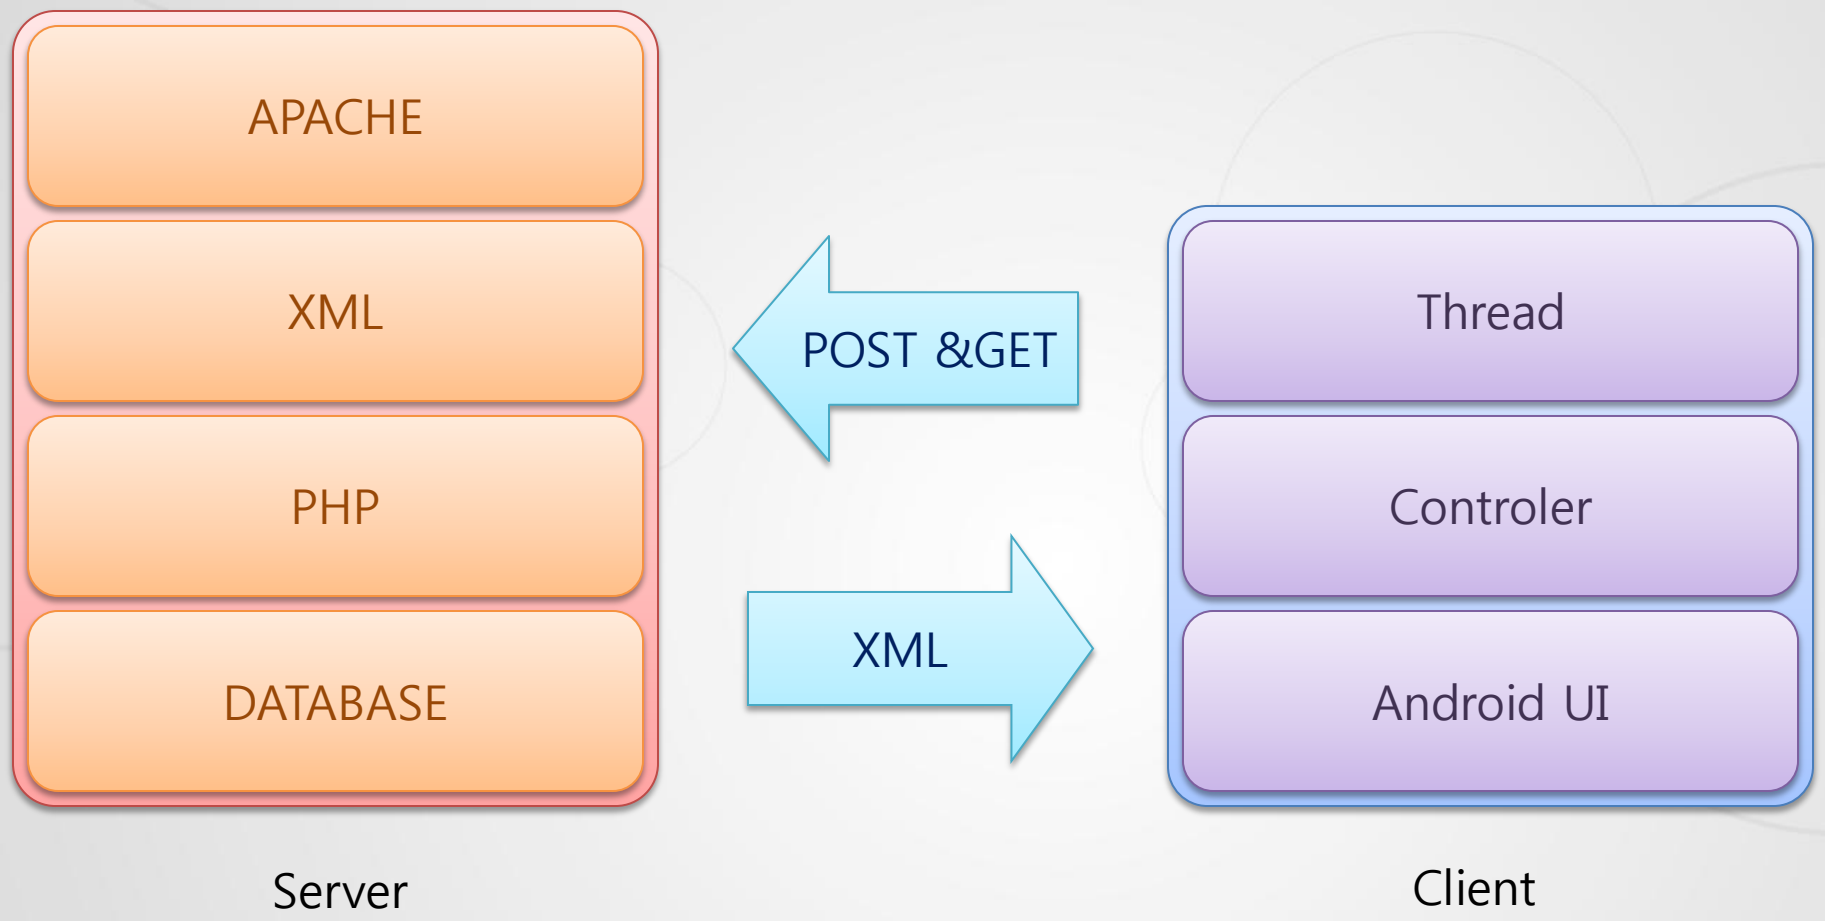

The background features several overlapping, semi-transparent circles in a light gray color, scattered across the white page. The circles vary in size and position, creating a subtle, abstract pattern.

2016.10 월 일요일
 3 4 5 6 7 8 9
 10 11 12 13 14 15 16
 17 18 19 20 21 22 23
 24 25 26 27 28 29 30
 31

12 06

검색

소프트웨어 소개

소프트웨어 개발 (시스템 아키텍처)

소프트웨어 개발 (개발 환경)

1) Android

Android SDK 2.1

The background features several overlapping circles of varying sizes, rendered in a light gray color. These circles are scattered across the page, with some overlapping each other and others positioned near the edges. The overall aesthetic is clean and modern.